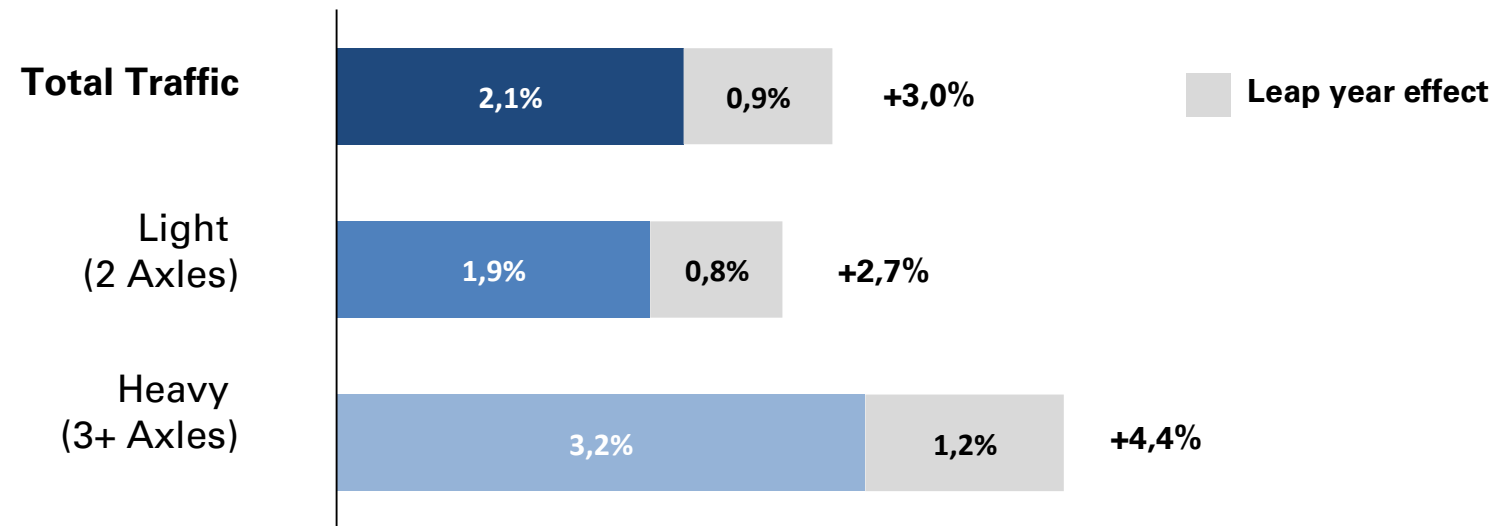

# Traffic Performance

(Change in Km travelled)

### 2024 Traffic performance<sup>(1)</sup>

(2) March and April traffic performance influenced by the different calendar of the Easter break (Easter Sunday on 31 March in 2024 and on 6 April in 2023).